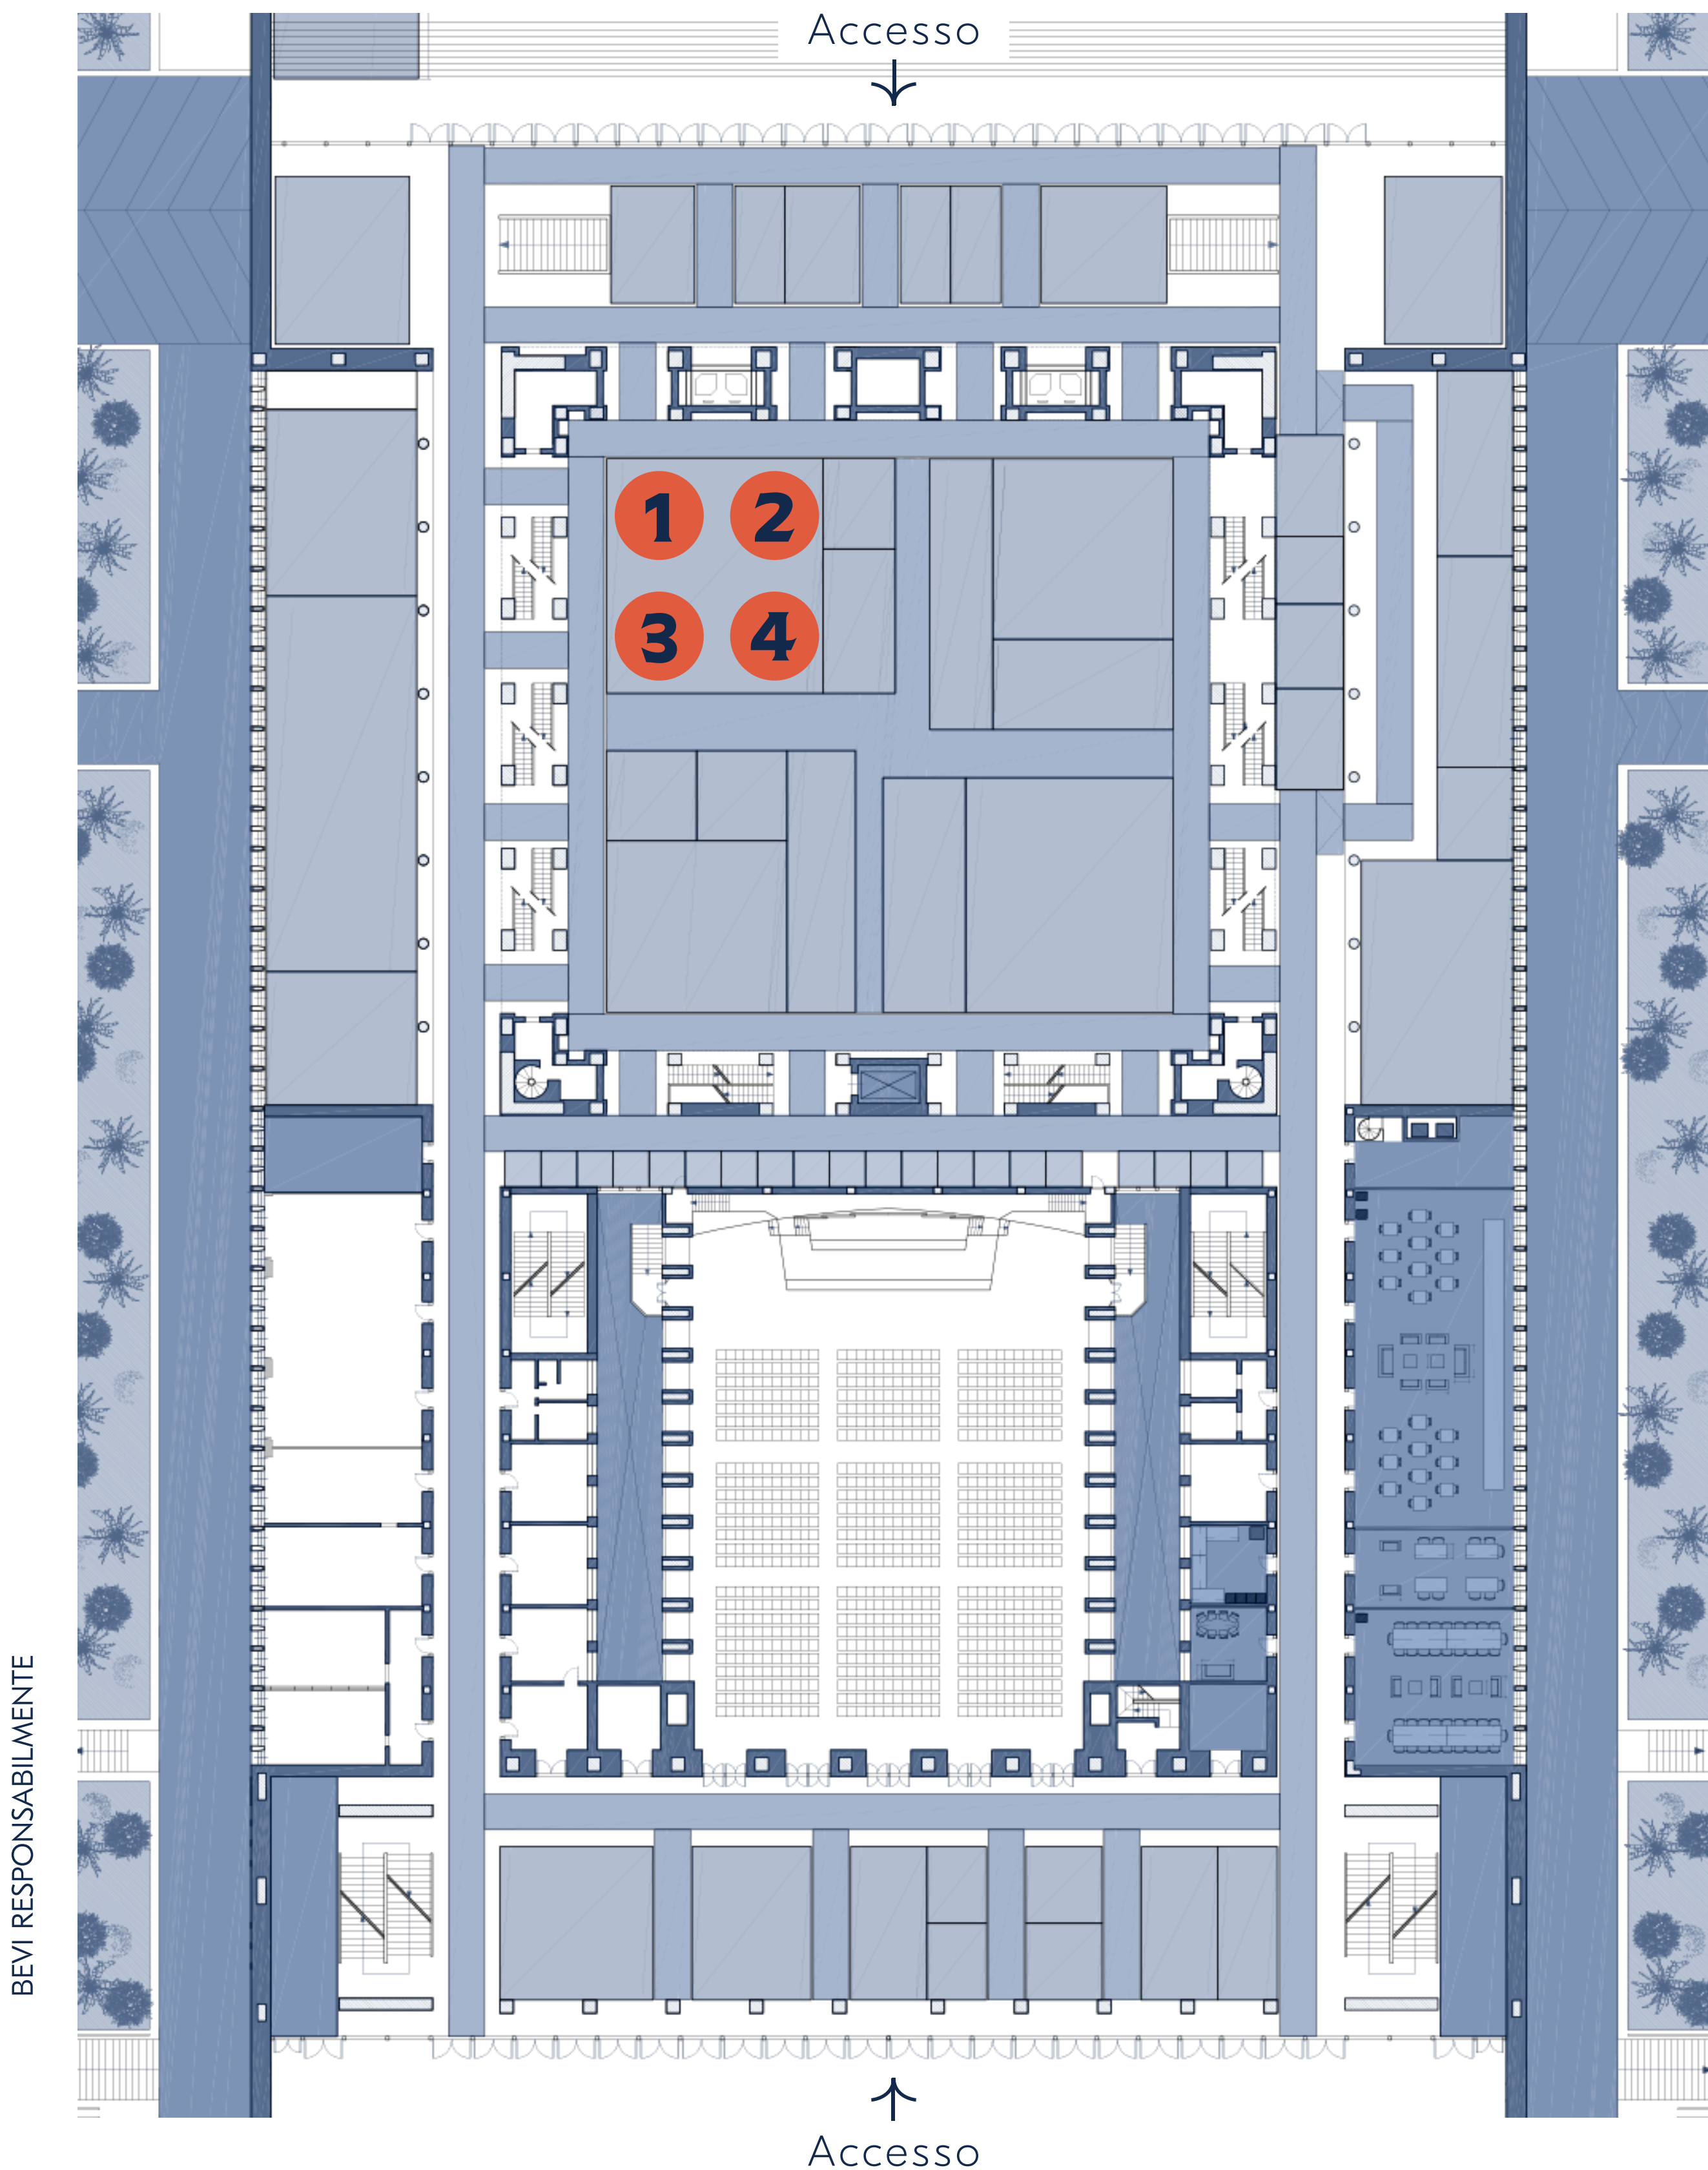

PIANO TERRA

1

2

3

4

CAMPARI

CAMPARI
ACADEMY

Vermouth & Spirits
DEL PROFESSORE
ITALIAN HERITAGE

WILD TURKEY
BOURBON

STAND
C06

STAND
C06

STAND
C06

STAND
C06

PIANO TERRAZZA

BEVI RESPONSABILMENTE

T: Terrazza lato Kennedy
M: Mexico village

5

STAND
T04

6

BULLDOG
LONDON DRY GIN

STAND
T03

7

ESPOLÓN
TEQUILA

STAND
M10